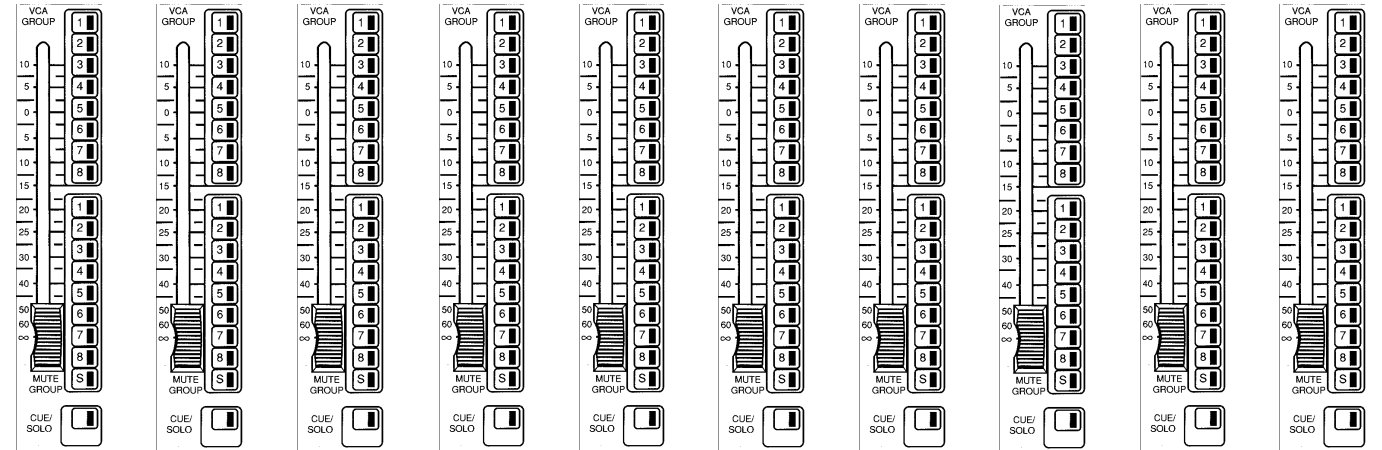

# Yamaha PM4000 Input Module

Info

www.fact42.com  
your friend on the road  
the training & live concert resource